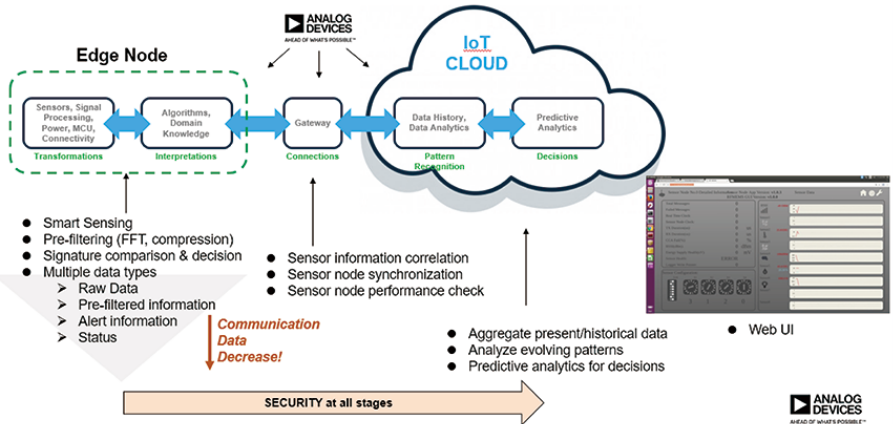

WiSUN: Sensor Node and Gateway

Focus market and applications

- Structural Health Monitoring
- Asset Tracking & Monitoring
- Smart Agriculture
- Smart Energy
- Smart Machine