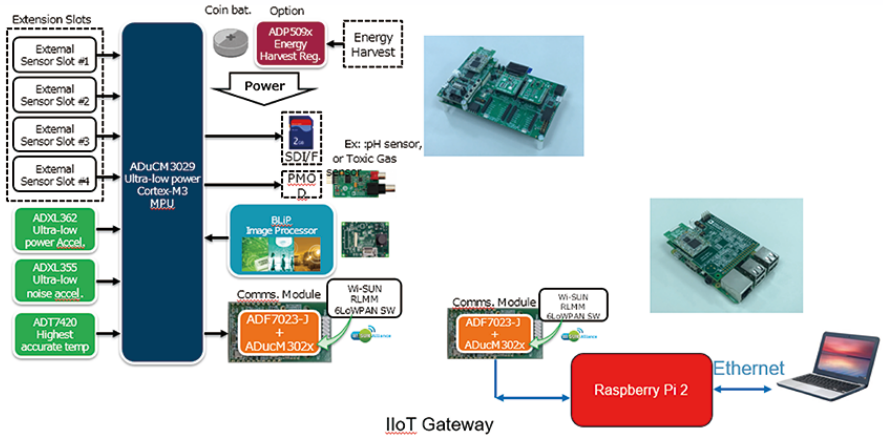

WiSUN: Sensor Node and Gateway

Focus market and applications

- Structural Health Monitoring
- Asset Tracking & Monitoring
- Smart Agriculture
- Smart Energy
- Smart Machine